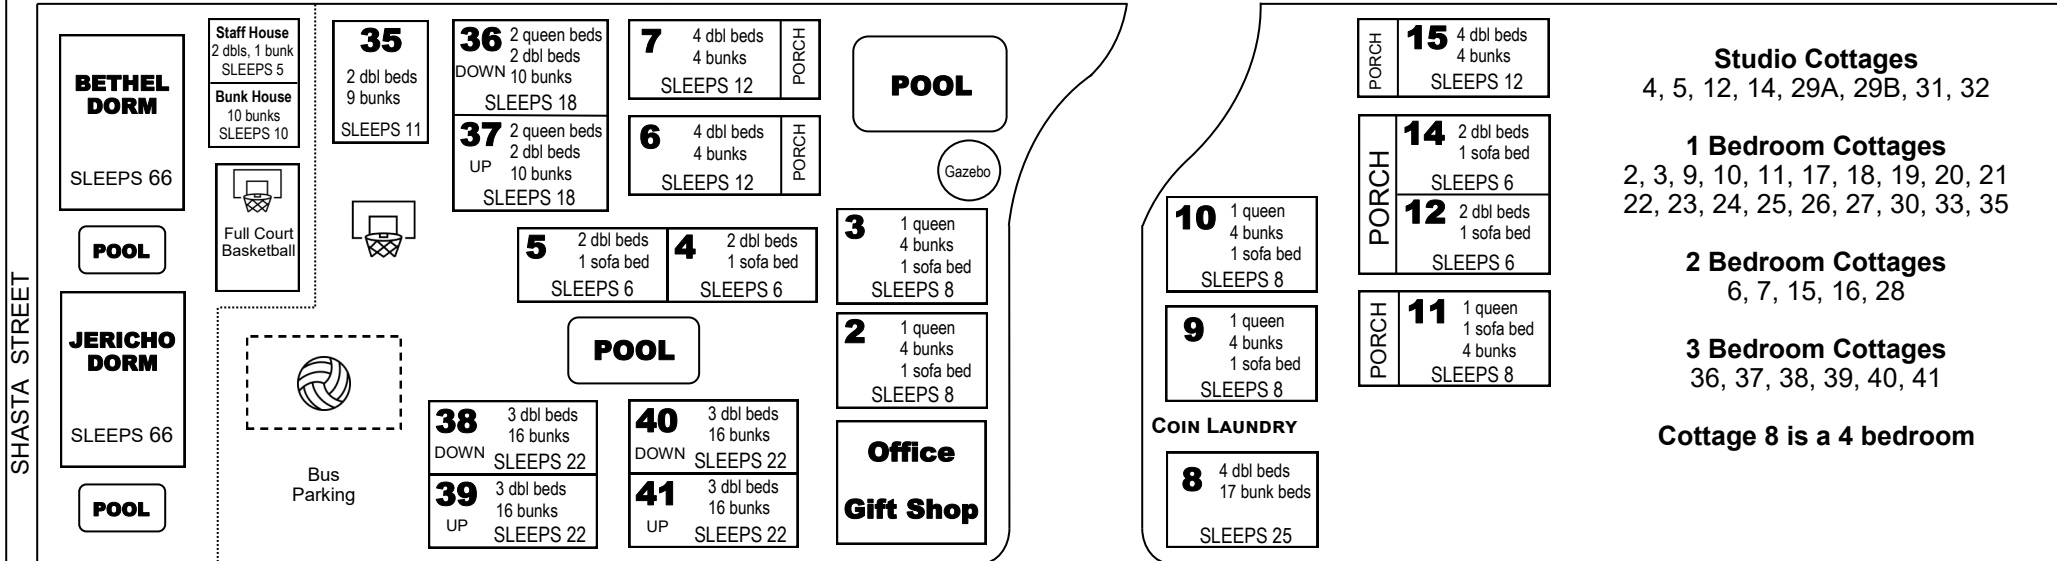

COTTAGES CHRISTIAN RETREAT

850-249-1436 www.cottageschristianretreat.com

BATAAN AVENUE

BELGRADE AVENUE

22026 FRONT BEACH ROAD

- Studio Cottages**
4, 5, 12, 14, 29A, 29B, 31, 32
- 1 Bedroom Cottages**
2, 3, 9, 10, 11, 17, 18, 19, 20, 21, 22, 23, 24, 25, 26, 27, 30, 33, 35
- 2 Bedroom Cottages**
6, 7, 15, 16, 28
- 3 Bedroom Cottages**
36, 37, 38, 39, 40, 41
- Cottage 8 is a 4 bedroom**