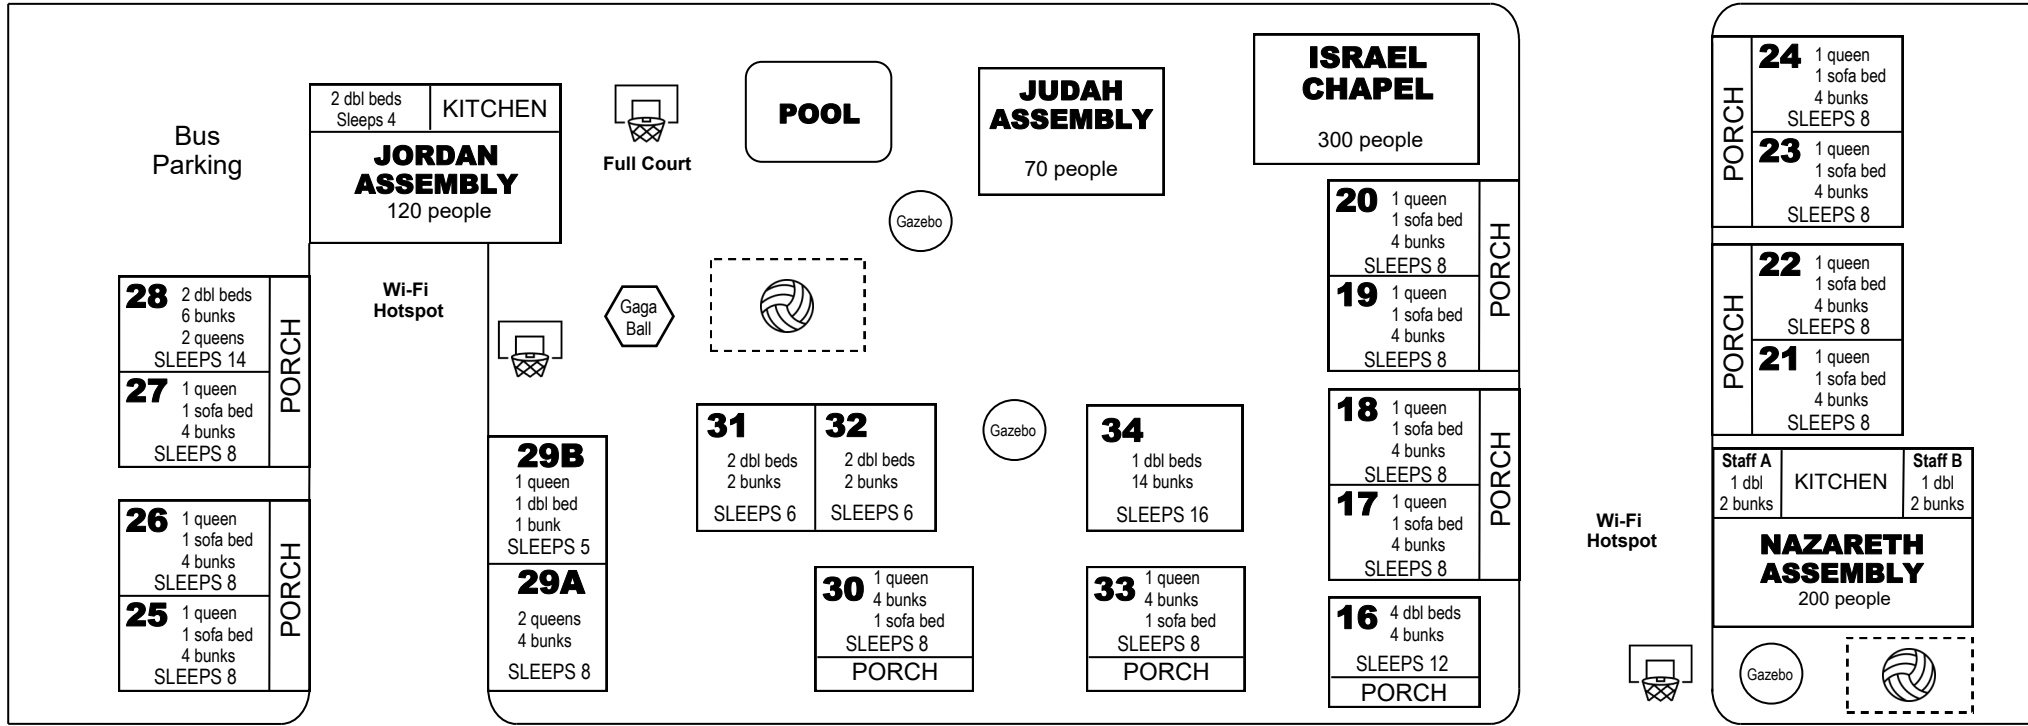

COTTAGES CHRISTIAN RETREAT

850-249-1436 www.cottageschristianretreat.com

BATAAN AVENUE

BELGRADE AVENUE

22026 FRONT BEACH ROAD

- Studio Cottages**
4, 5, 12, 14, 29A, 29B, 31, 32
- 1 Bedroom Cottages**
2, 3, 9, 10, 11, 17, 18, 19, 20, 21, 22, 23, 24, 25, 26, 27, 30, 33, 35
- 2 Bedroom Cottages**
6, 7, 15, 16, 28
- 3 Bedroom Cottages**
36, 37, 38, 39, 40, 41
- Cottage 8 is a 4 bedroom**