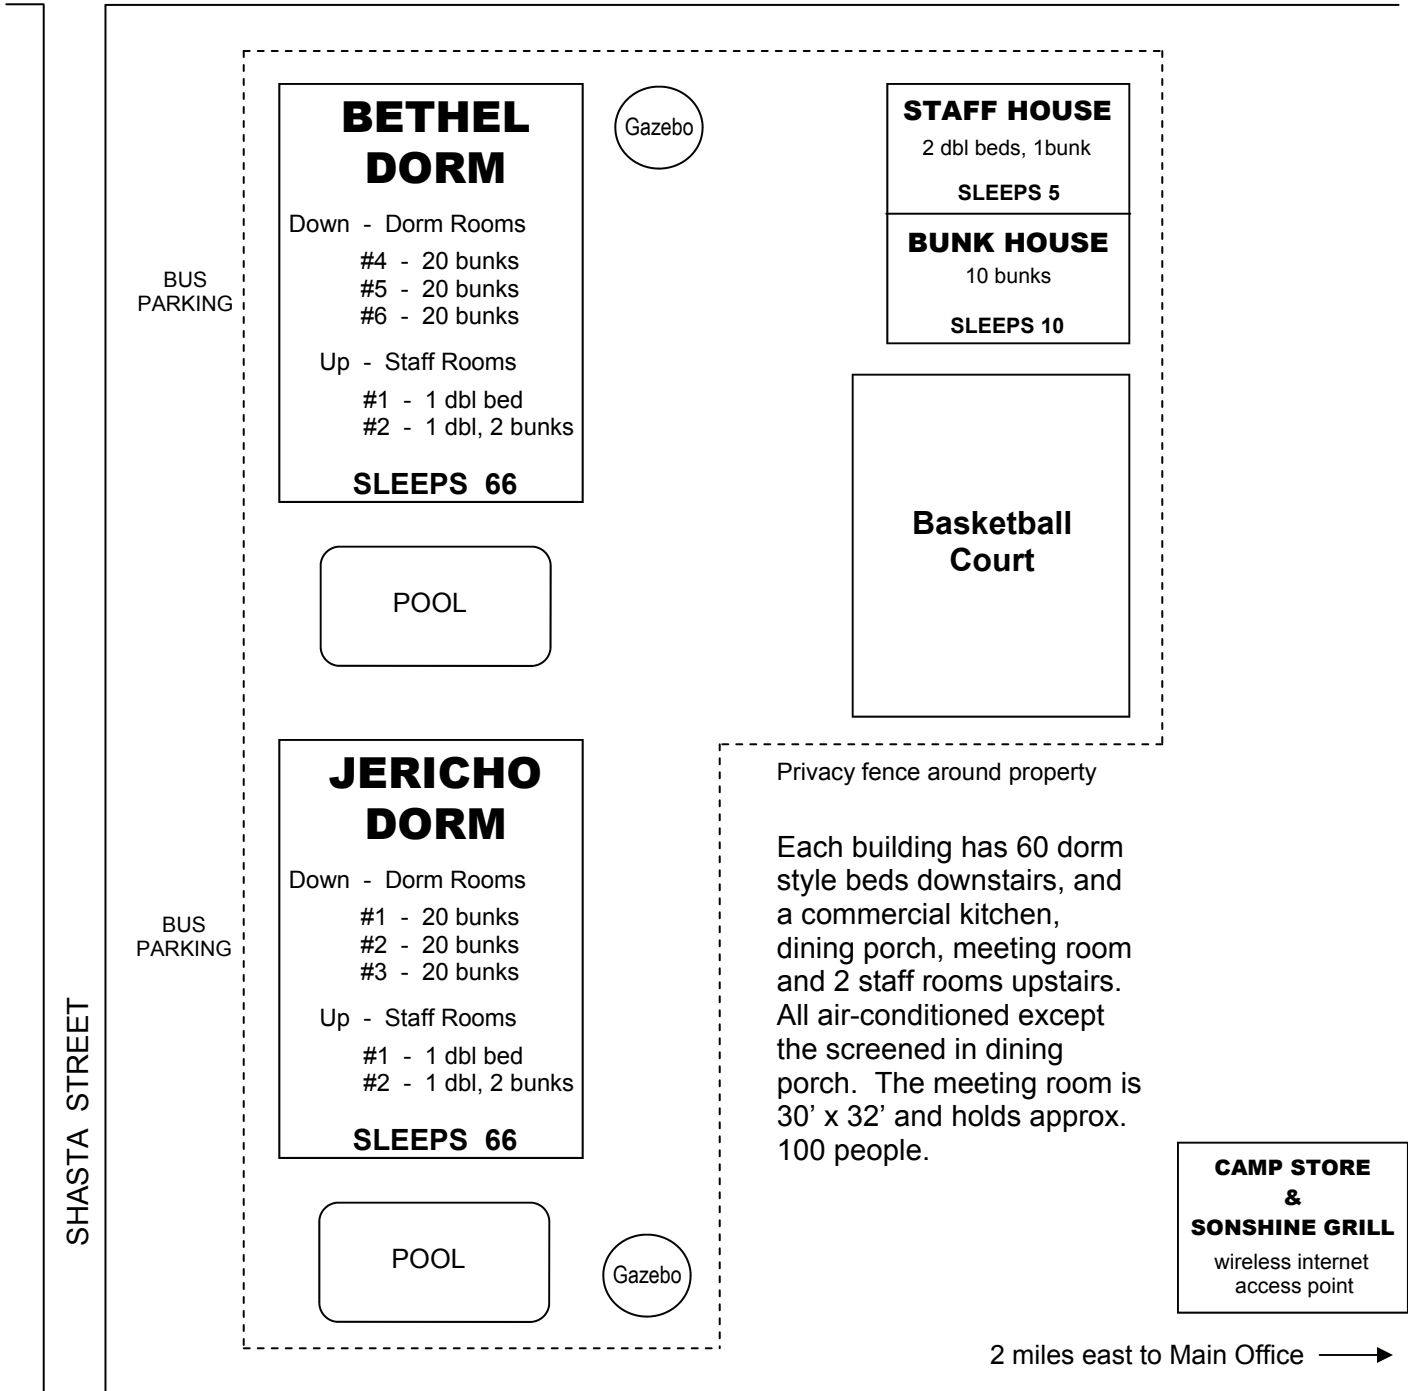

Andrew's House
3 queen beds, 8 bunks
SLEEPS 14

Abraham House
2 dbl beds, 20 bunks
1 sofa bed
SLEEPS 26

15TH STREET

GIFT SHOP

20225 FRONT BEACH ROAD HWY 98-A

POOL

101 Dorm Room 38 bunks SLEEPS 38	102 Dorm Room 12 bunks SLEEPS 12	Ice Cream Shop	103 Staff Room 1 dbl bed SLEEPS 2	104 Staff Room 1 dbl bed SLEEPS 2	105 Staff Room 1 dbl bed 1 sofa bed SLEEPS 4	106 Staff Room 1 dbl bed 1 sofa bed SLEEPS 4
212 Staff Room 1 dbl bed 4 bunks SLEEPS 6	214 Staff Room 1 dbl bed 4 bunks SLEEPS 6	#3 Classroom (325 people)		#2 Classroom (90 people)		

WiFi Hotspot

Rehoboth Dorm	
First Floor	Second
#107 16 bunks	#216 18 bunks
#108 12 bunks	#217 26 bunks
#109 4 bunks	7 showers
#110 6 bunks	
7 showers	
SLEEPS 38	SLEEPS 44

FIRST FLOOR	Kitchen / Dining Room	#1 Classroom (130 people)
SECOND FLOOR	Rooms 201-211	EACH ROOM HAS Kitchen, Cable TV, private balcony overlooking the gulf.
THIRD FLOOR	Rooms 301-311	2 dbl beds, 4 bunks & 1 pull out twin. SLEEPS 9

POOL

Basketball Court

stairs to beach

BELGRADE AVENUE

22108 FRONT BEACH ROAD (West Highway 98-A)

Public Access
To Beach
92