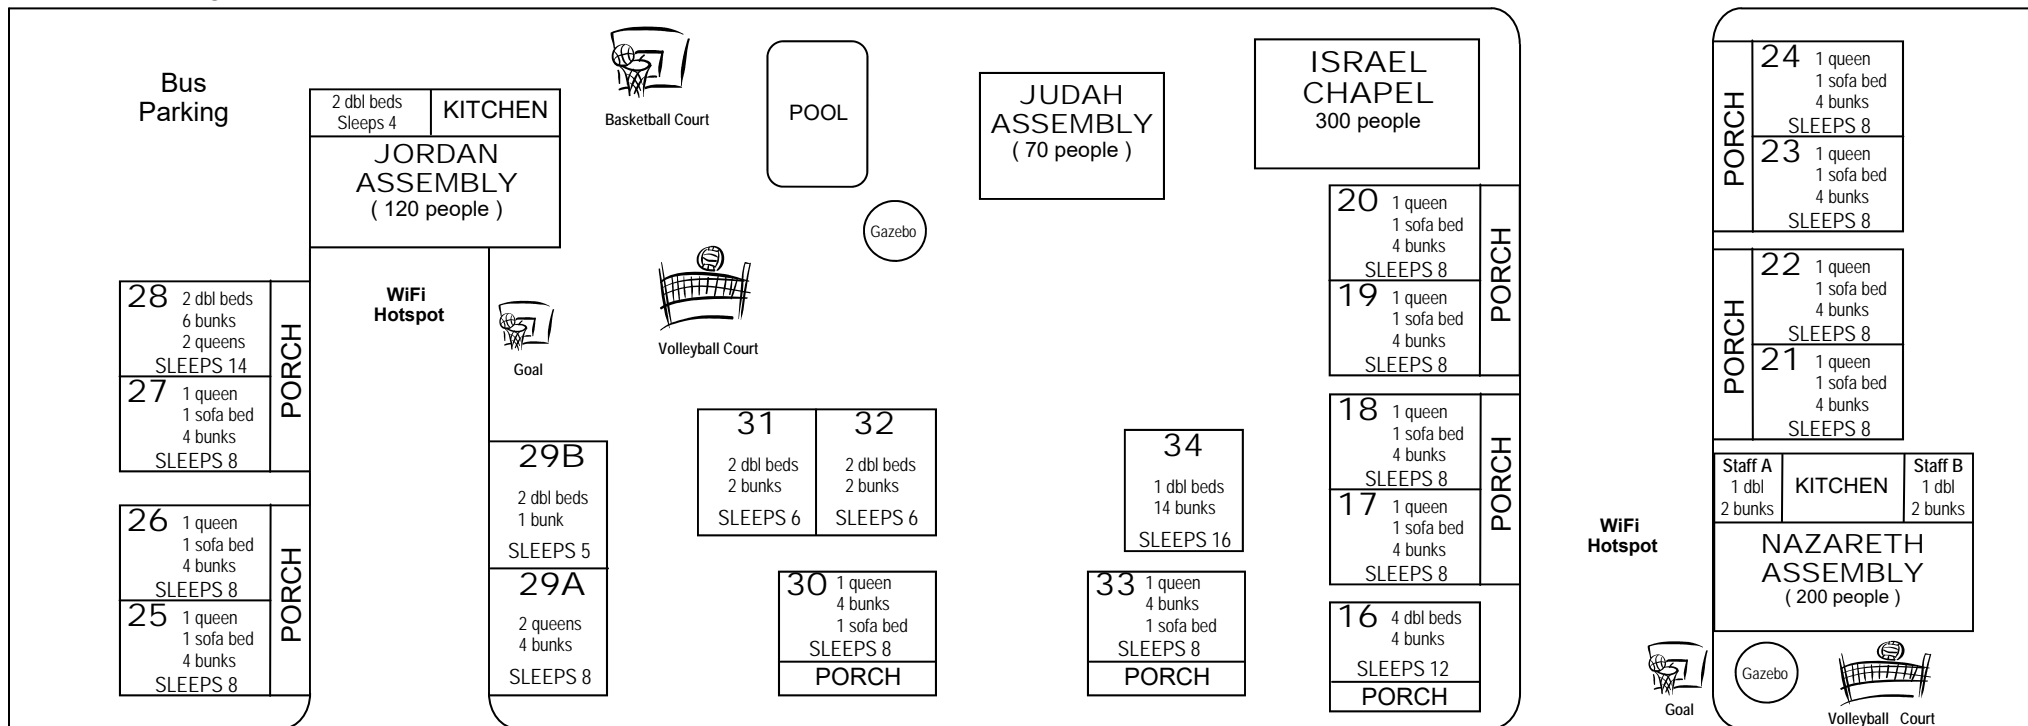

Beach Access #79

**Noah's House**

<b>Up</b> 1 queen bed 1 dbl bed, 16 bunks SLEEPS 20	<b>Down</b> 1 queen bed 1 dbl bed, 16 bunks SLEEPS 20
--	--

Beach Access #78

16TH STREET

**David's House**  
2 queen beds  
14 bunks  
1 sofa bed  
SLEEPS 20

**Andrew's House**  
3 queen beds, 8 bunks  
SLEEPS 14

**Abraham House**  
2 dbl beds, 20 bunks  
1 sofa bed  
SLEEPS 26

15TH STREET

**GIFT SHOP**

20225 FRONT BEACH ROAD HWY 98-A

**POOL**

<b>101</b> Dorm Room 38 bunks SLEEPS 38	<b>102</b> Dorm Room 12 bunks SLEEPS 12	<b>Ice Cream Shop</b>	<b>103</b> Staff Room 1 dbl bed SLEEPS 2	<b>104</b> Staff Room 1 dbl bed SLEEPS 2	<b>105</b> Staff Room 1 dbl bed 1 sofa bed SLEEPS 4	<b>106</b> Staff Room 1 dbl bed 1 sofa bed SLEEPS 4
<b>212</b> Staff Room 1 dbl bed 4 bunks SLEEPS 6	<b>214</b> Staff Room 1 dbl bed 4 bunks SLEEPS 6	<b>#3 Classroom</b> (325 people)		<b>#2 Classroom</b> (90 people)		

WiFi Hotspot

<b>Rehoboth Dorm</b>	
<b>First Floor</b>	<b>Second</b>
#107 16 bunks	#216 18 bunks
#108 12 bunks	#217 26 bunks
#109 4 bunks	7 showers
#110 6 bunks	
7 showers	
SLEEPS 38	SLEEPS 44

<b>FIRST FLOOR</b>	<b>Kitchen / Dining Room</b>	<b>#1 Classroom</b> (130 people)
<b>SECOND FLOOR</b>	<b>Rooms 201-211</b>	<b>EACH ROOM HAS</b> Kitchen, Cable TV, private balcony overlooking the gulf.
<b>THIRD FLOOR</b>	<b>Rooms 301-311</b>	2 dbl beds, 4 bunks & 1 pull out twin. <b>SLEEPS 9</b>

**POOL**

Basketball Court

stairs to beach

BATAAN AVENUE

BELGRADE AVENUE

**Efficiency Cottages**  
4, 5, 12, 14, 29-A, 29-B, 31, 32

**1 Bedroom Cottages**  
2, 3, 9, 10, 11, 17, 18, 19, 20, 21, 22, 23, 24, 25, 26, 27, 30, 33, 35