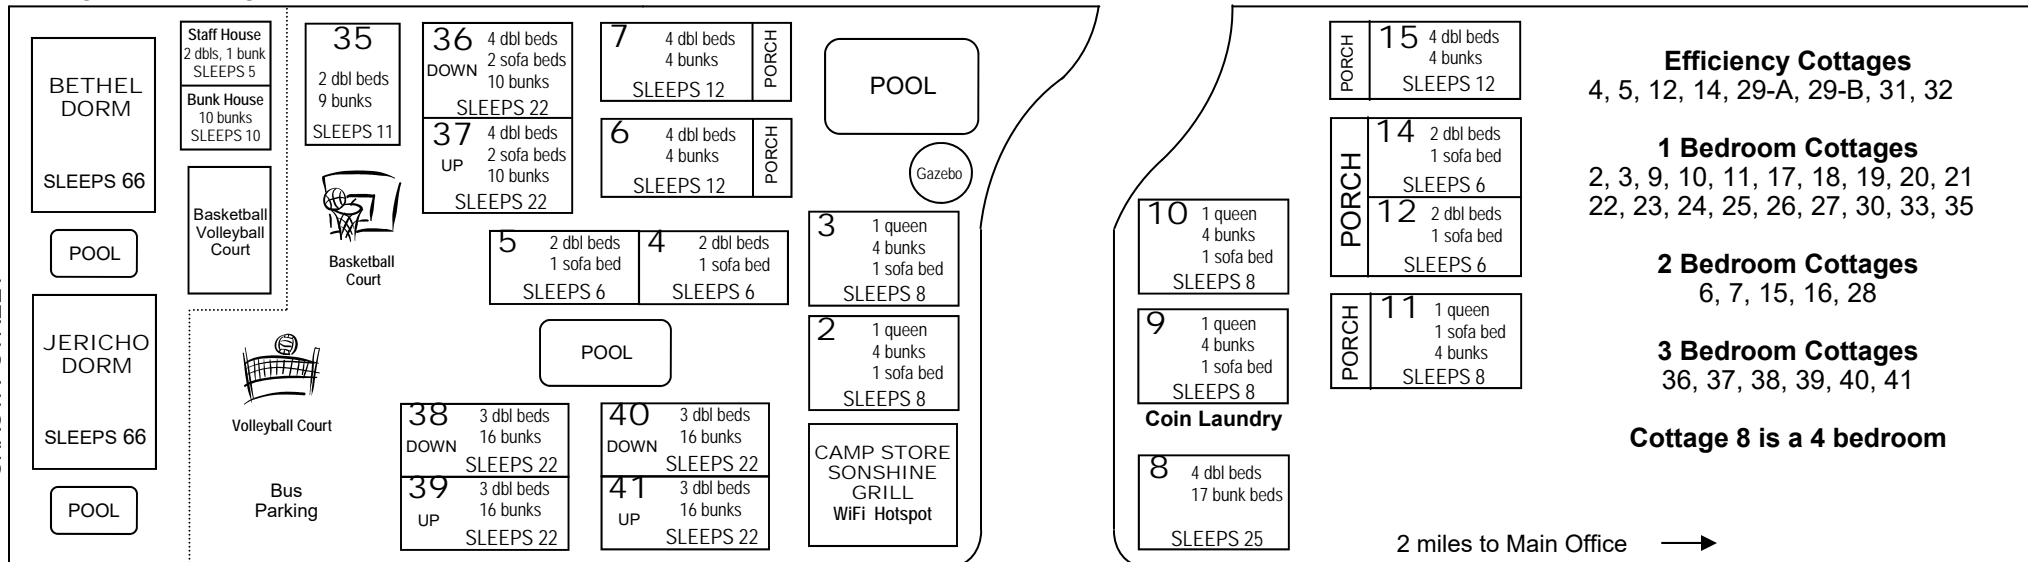

Beach Access #79

**Noah's House**

<b>Up</b> 1 queen bed 1 dbl bed, 16 bunks SLEEPS 20	<b>Down</b> 1 queen bed 1 dbl bed, 16 bunks SLEEPS 20
--	--

Beach Access #78

16TH STREET

**David's House**  
2 queen beds  
14 bunks  
1 sofa bed  
SLEEPS 20

**Andrew's House**  
3 queen beds, 8 bunks  
SLEEPS 14

**Abraham House**  
2 dbl beds, 20 bunks  
1 sofa bed  
SLEEPS 26

15TH STREET

**GIFT SHOP**

20225 FRONT BEACH ROAD HWY 98-A

**POOL**

<b>101</b> Dorm Room 38 bunks SLEEPS 38	<b>102</b> Dorm Room 12 bunks SLEEPS 12	<b>Ice Cream Shop</b>	<b>103</b> Staff Room 1 dbl bed SLEEPS 2	<b>104</b> Staff Room 1 dbl bed SLEEPS 2	<b>105</b> Staff Room 1 dbl bed 1 sofa bed SLEEPS 4	<b>106</b> Staff Room 1 dbl bed 1 sofa bed SLEEPS 4
<b>212</b> Staff Room 1 dbl bed 4 bunks SLEEPS 6	<b>214</b> Staff Room 1 dbl bed 4 bunks SLEEPS 6	<b>#3 Classroom</b> (325 people)		<b>#2 Classroom</b> (90 people)		

WiFi Hotspot

<b>Rehoboth Dorm</b>	
<b>First Floor</b>	<b>Second</b>
#107 16 bunks	#216 18 bunks
#108 12 bunks	#217 26 bunks
#109 4 bunks	7 showers
#110 6 bunks	
7 showers	
SLEEPS 38	SLEEPS 44

<b>FIRST FLOOR</b>	<b>Kitchen / Dining Room</b>	<b>#1 Classroom</b> (130 people)
<b>SECOND FLOOR</b>	<b>Rooms 201-211</b>	<b>EACH ROOM HAS</b> Kitchen, Cable TV, private balcony overlooking the gulf.
<b>THIRD FLOOR</b>	<b>Rooms 301-311</b>	2 dbl beds, 4 bunks & 1 pull out twin. <b>SLEEPS 9</b>

**POOL**

Basketball Court

stairs to beach

BATAAN AVENUE

BELGRADE AVENUE

**Efficiency Cottages**  
4, 5, 12, 14, 29-A, 29-B, 31, 32

**1 Bedroom Cottages**  
2, 3, 9, 10, 11, 17, 18, 19, 20, 21, 22, 23, 24, 25, 26, 27, 30, 33, 35