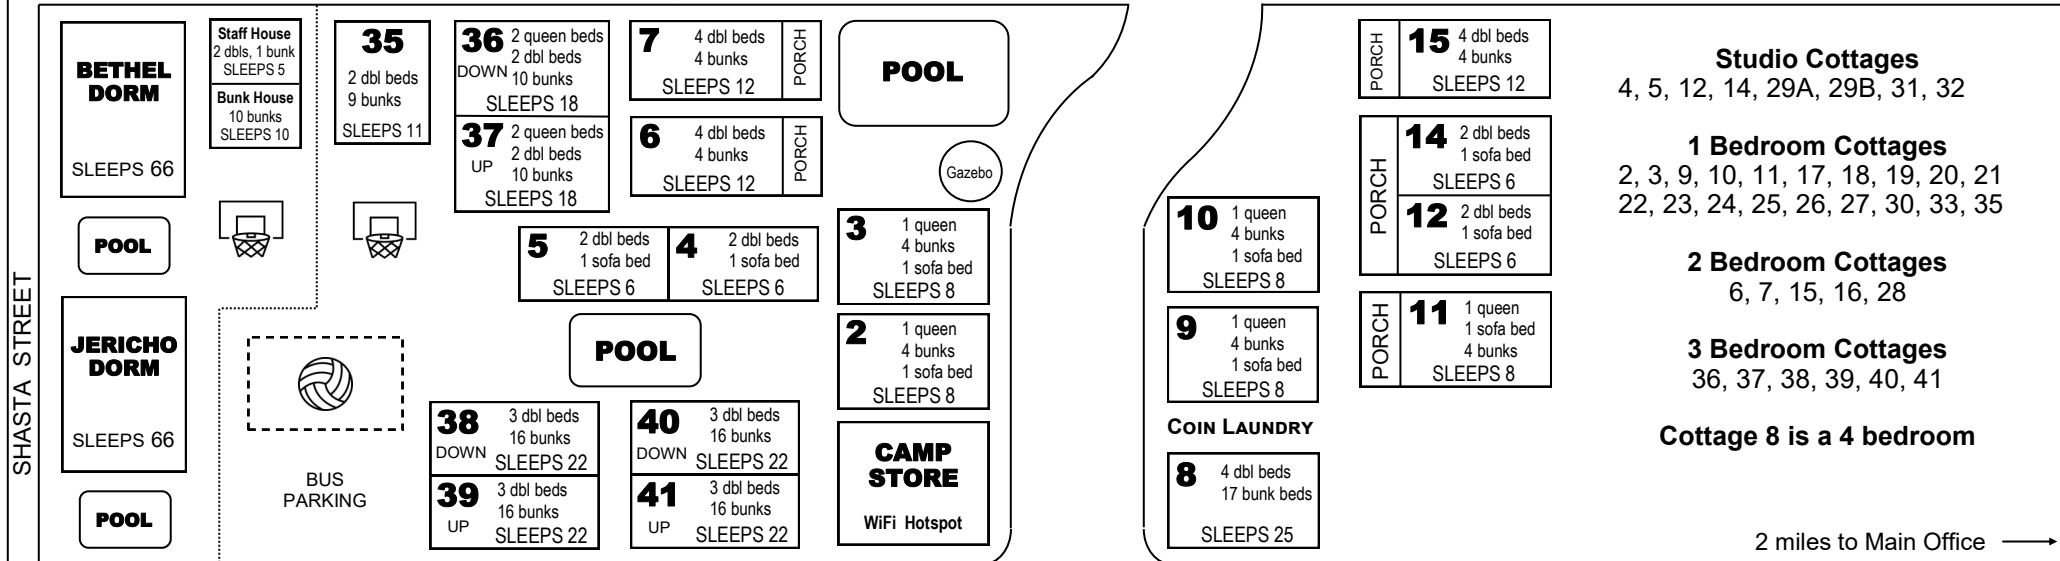

West 2 queen, 1dbl 1 sofa bed, 13 bunks SLEEPS 21	East 2 queen, 1 dbl 13 bunks SLEEPS 19
---	--

Beach Access #79

Noah House

Up 1 queen bed 1 dbl bed, 16 bunks SLEEPS 20	Down 1 queen bed 1 dbl bed, 16 bunks SLEEPS 20
--	--

Beach Access #78

GULF OF MEXICO

MAIN CAMPUS GULFSIDE MAP

16TH STREET

David House
2 queen beds,
14 bunks, 1 sofa bed
SLEEPS 20

Andrew House
3 queen beds, 8 bunks
SLEEPS 14

Abraham House
2 dbl beds, 20 bunks
1 sofa bed
SLEEPS 26

Rehoboth Dorm
Up - 38 bunks, 7 showers
Down - 44 bunks, showers
SLEEPS 82

Basketball Court
2 goals, lighted at night

FIRST FLOOR Kitchen / Dining Room	Classroom #1 130 people
SECOND FLOOR Rooms 201-211	EACH ROOM HAS Kitchen, Cable TV, private balcony overlooking the gulf. 2 dbl beds, 4 bunks & 1 pull out twin SLEEPS 9
THIRD FLOOR Rooms 301-311	

GULF OF MEXICO

BATAAN AVENUE

BELGRADE AVENUE

- Studio Cottages**
4, 5, 12, 14, 29A, 29B, 31, 32
- 1 Bedroom Cottages**
2, 3, 9, 10, 11, 17, 18, 19, 20, 21, 22, 23, 24, 25, 26, 27, 30, 33, 35
- 2 Bedroom Cottages**
6, 7, 15, 16, 28
- 3 Bedroom Cottages**
36, 37, 38, 39, 40, 41
- Cottage 8 is a 4 bedroom**