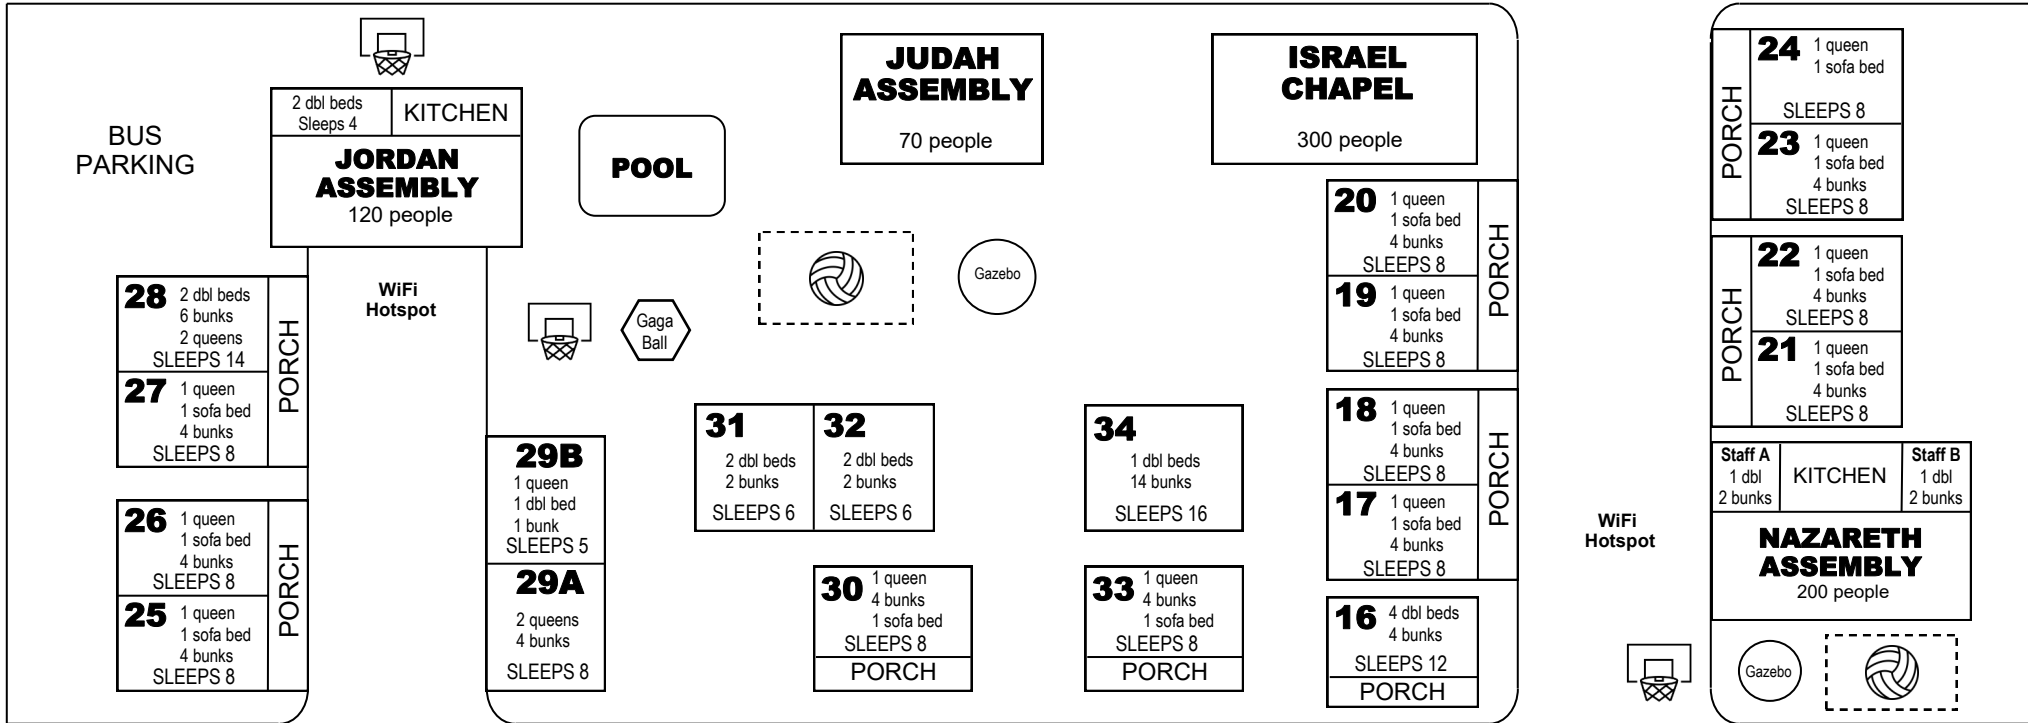

BATAAN AVENUE

BELGRADE AVENUE