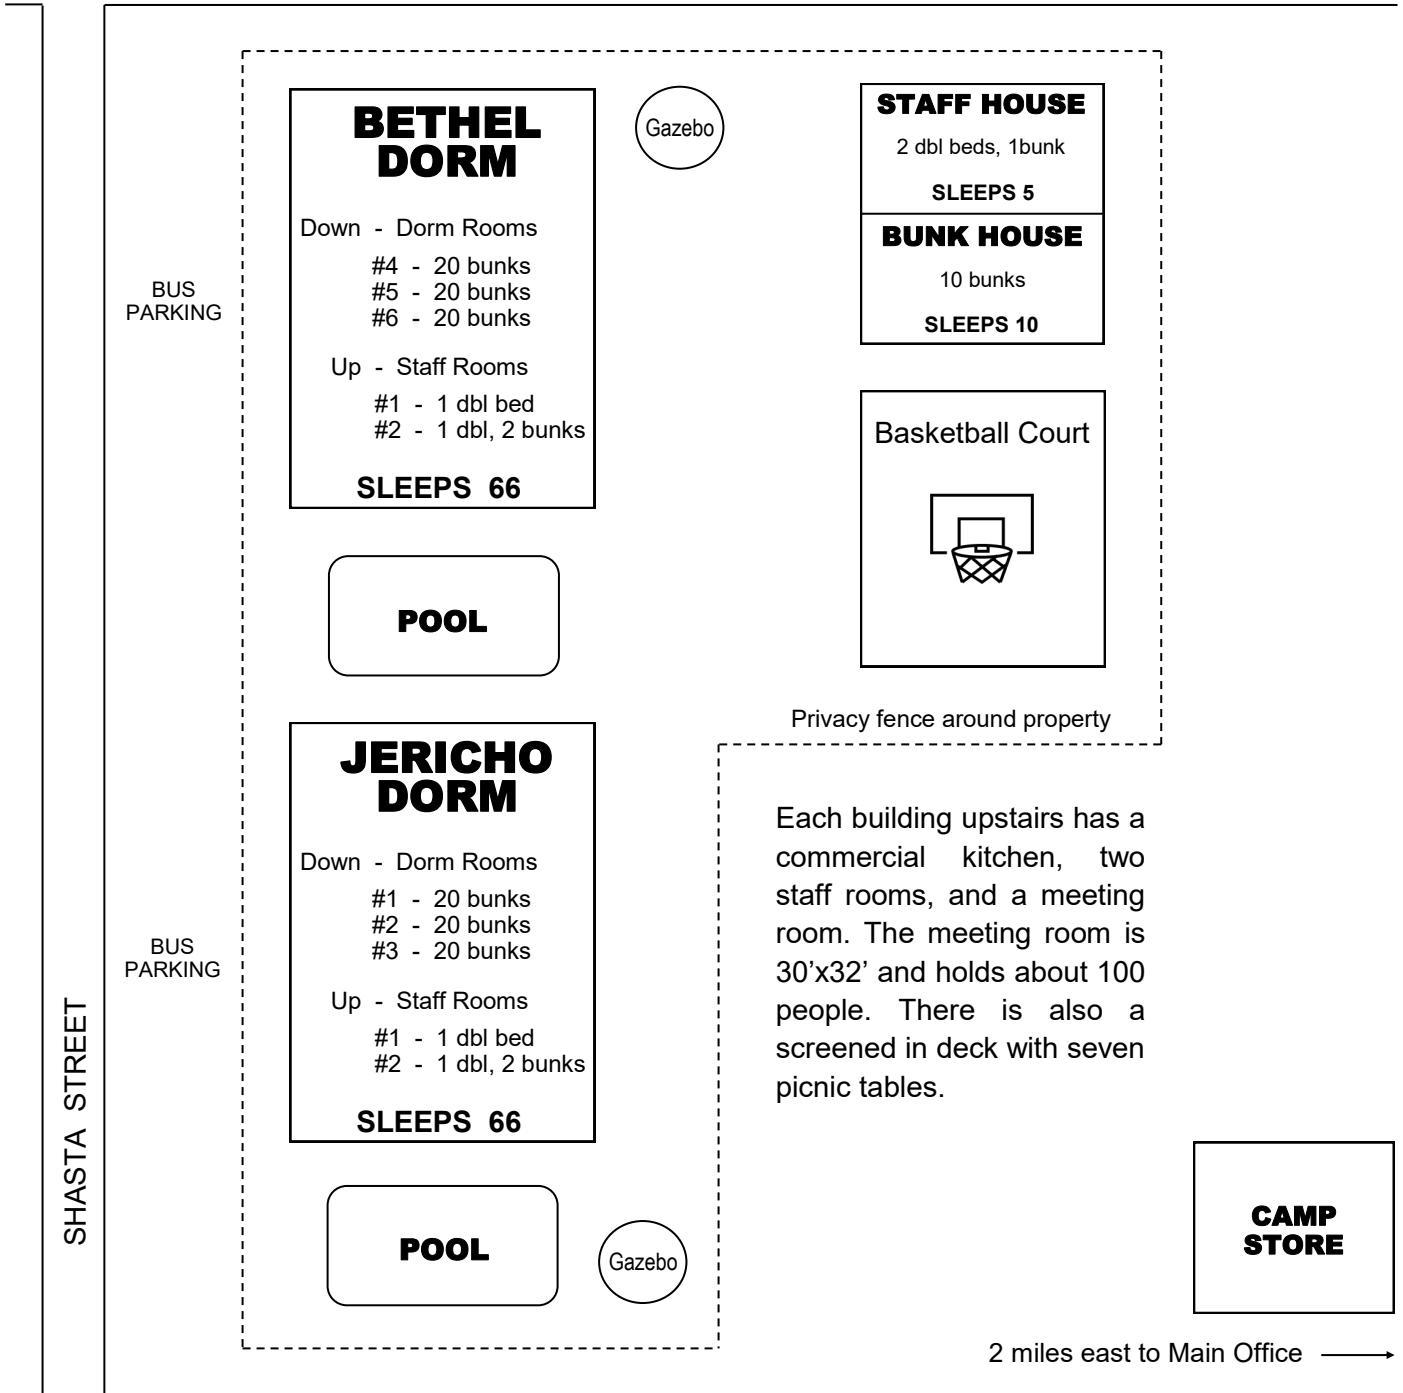

BELGRADE AVENUE

22108 FRONT BEACH ROAD HWY 98-A