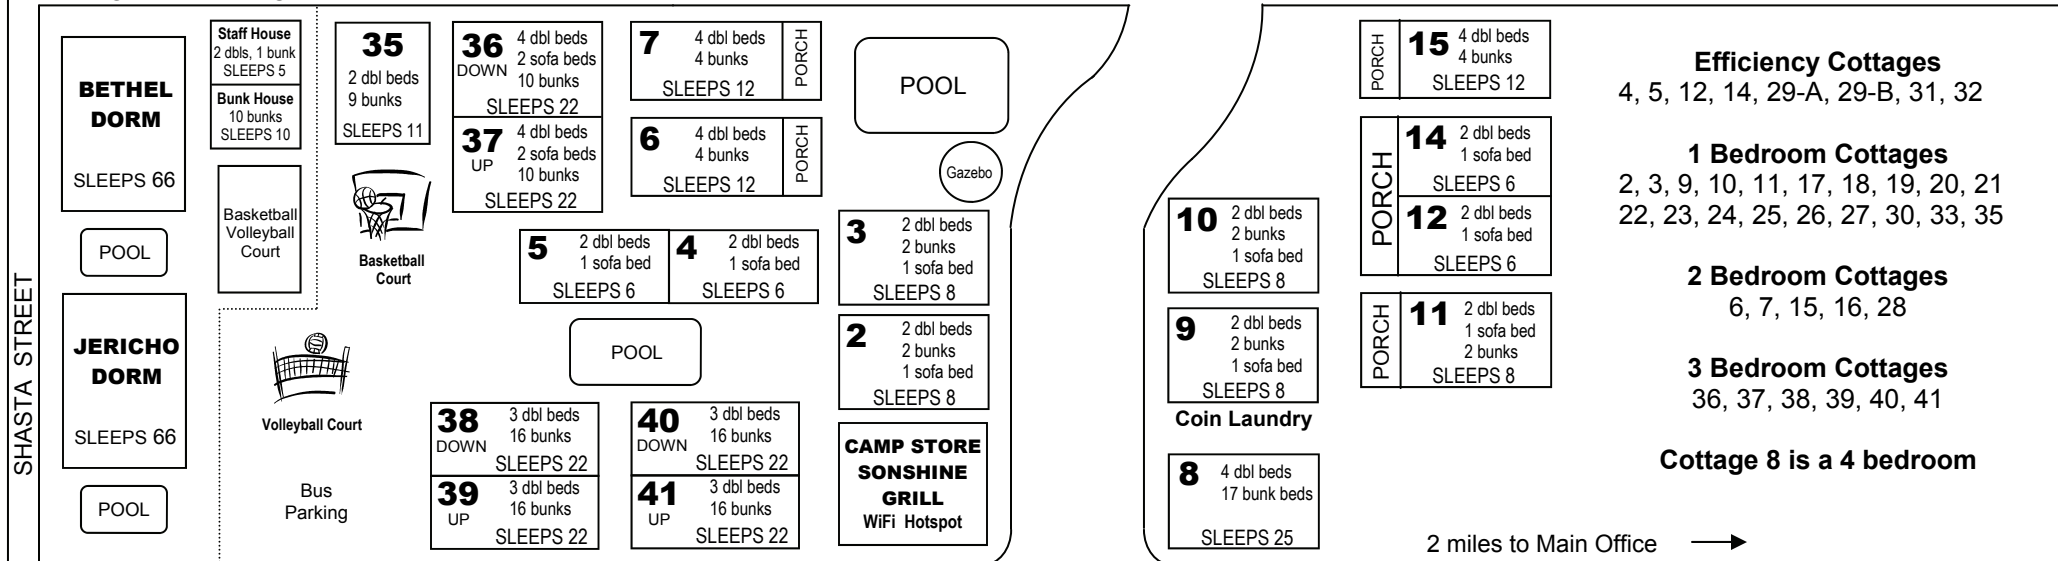

BATAAN AVENUE

BELGRADE AVENUE

22026 FRONT BEACH ROAD Hwy 98-A

2 miles to Main Office →