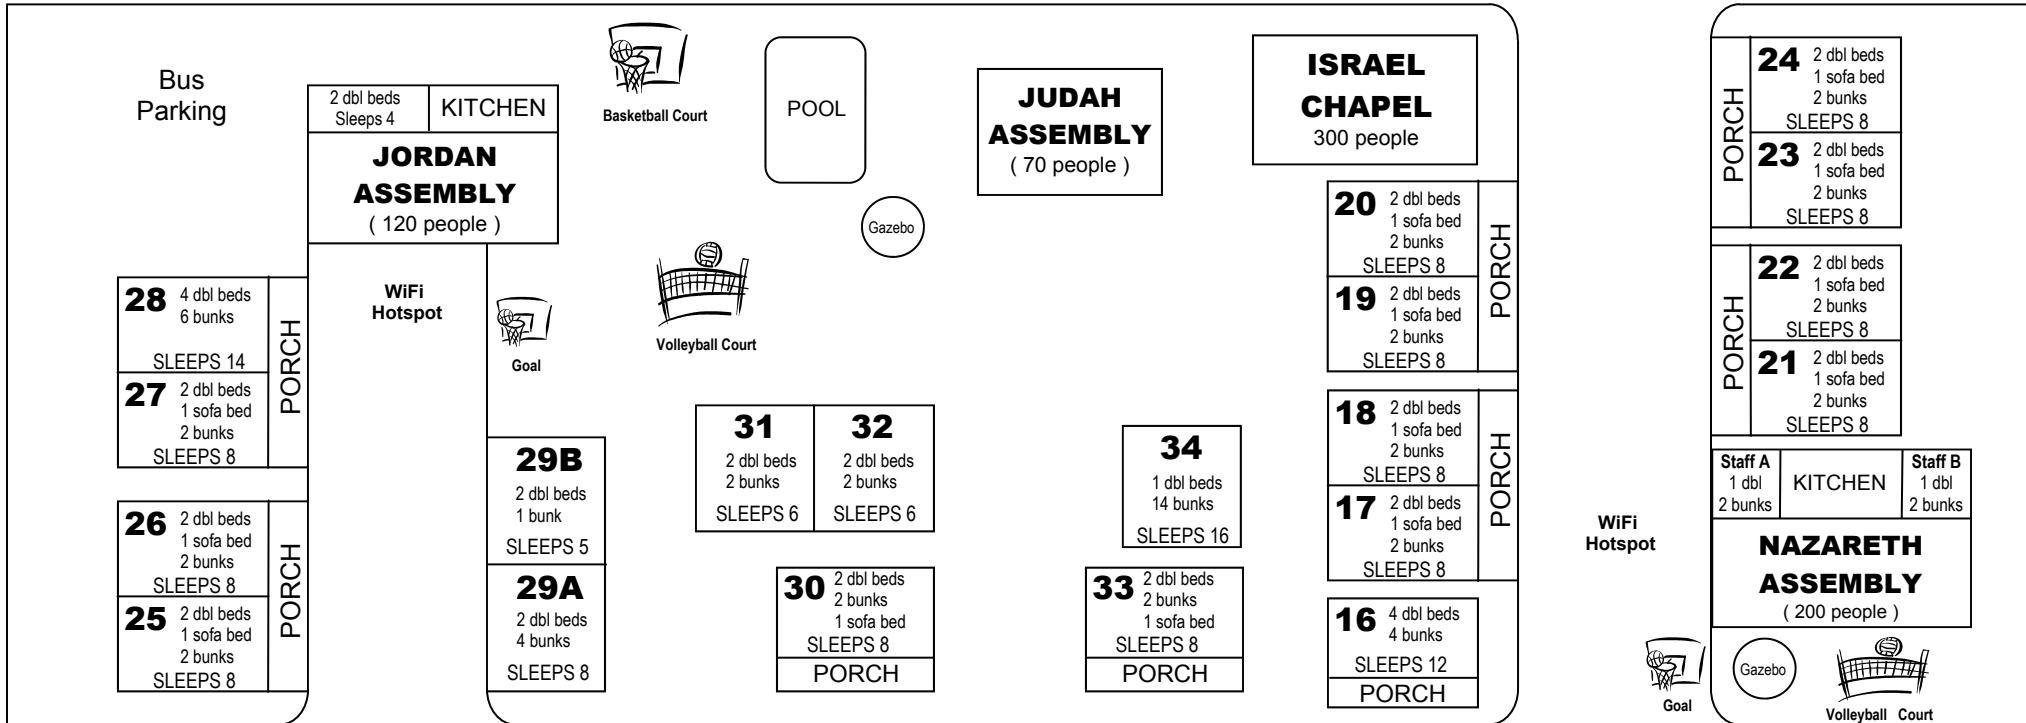

BATAAN AVENUE

BELGRADE AVENUE

22026 FRONT BEACH ROAD Hwy 98-A

2 miles to Main Office →